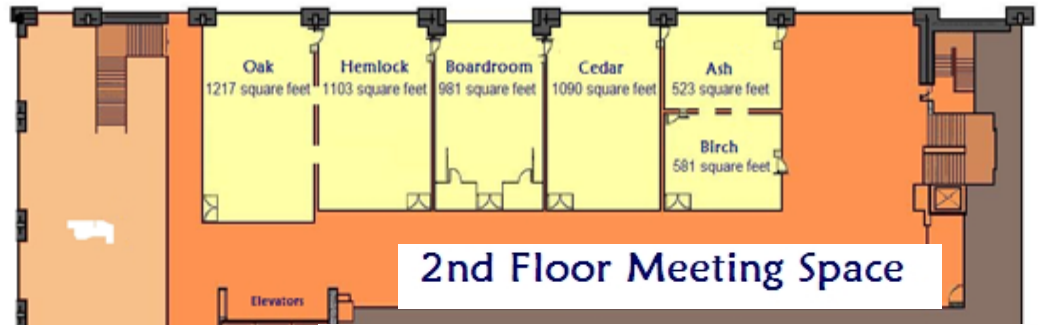

Hilton Hotel Vancouver Washington
Pine/Spruce Room – 2nd Floor
301 W.6th Street
Vancouver Washington 98660

From South:
 I-5 North to City Center/6th Street Exit
 Turn left onto 6th Street
 Hotel on left 0.2 miles

From North:
 I-5 South to Mill Plain Exit
 Turn right onto Mill Plain
 Turn left onto Columbia
 Follow to 6th Street

1st Floor Meeting Space