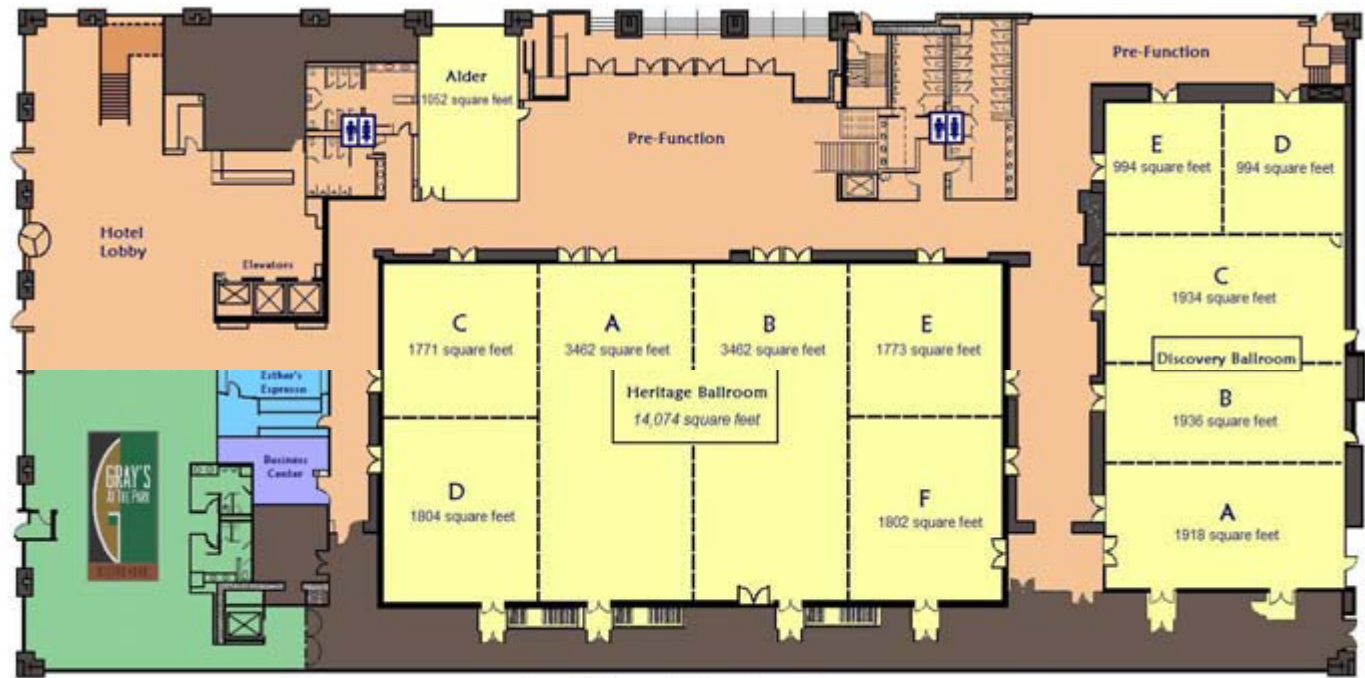

Hilton Hotel Vancouver Washington
Pine/Spruce Room – 2nd Floor
301 W.6th Street
Vancouver Washington 98660

From South:
 I-5 North to City Center/6th Street Exit
 Turn left onto 6th Street
 Hotel on left 0.2 miles

From North:
 I-5 South to Mill Plain Exit
 Turn right onto Mill Plain
 Turn left onto Columbia
 Follow to 6th Street

1st Floor Meeting Space